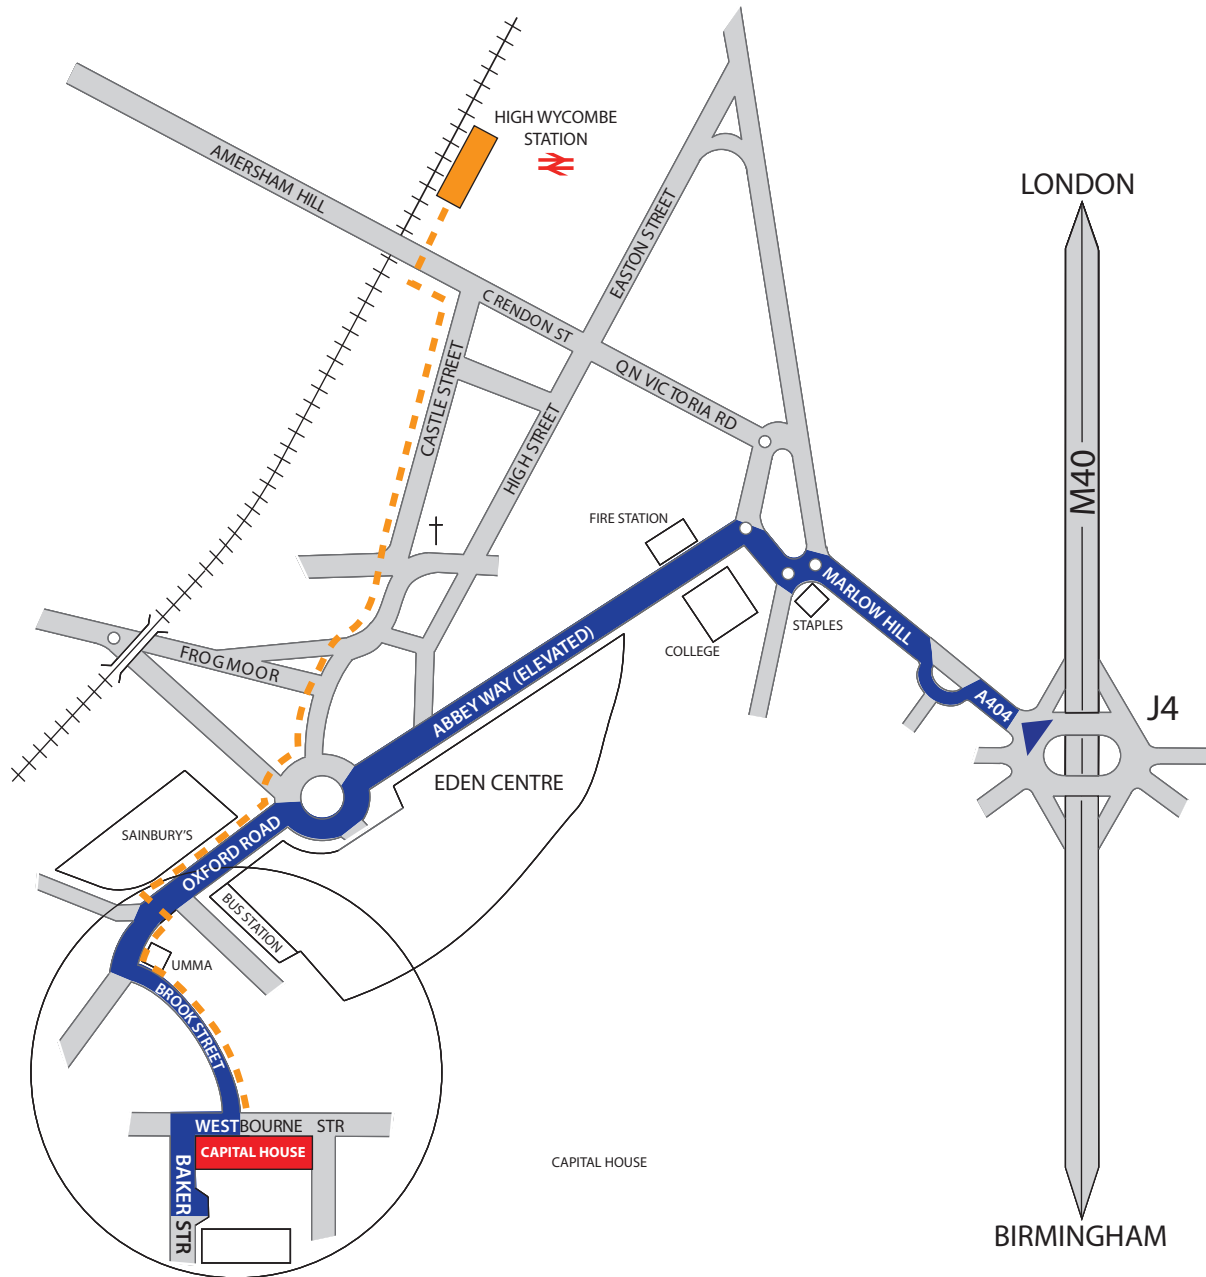

John Ewans Design

Our offices are a mile from Junction 4 on the M40 and a 15 minute walk, or a short taxi ride, from High Wycombe station.